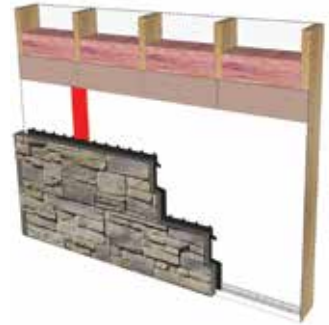

No mortar, no glue, no mess.

The Be.On Stone panelized stone siding concept offers a truly unique design. A few simple tools are all you need to complete stylish and durable interior or exterior projects. With light, easy-to-use Be.On Stone panelized stone siding, installation has never been easier. Simply clip in place and fasten—that's all it takes. **No mortar, no glue, no mess.**

Start

Clip

Fasten

- ← Skeleton
- ← Insulation
- ← OSB or plywood
- ← Water barrier paper
- ← Elastomeric membrane
- ← Be.On Stone panelized stone siding

Typical structure of a standard outside wall

There are no specific structural requirements. You can install the panels inside or outside directly on a partition wall or concrete foundation. If you wish, you can begin by installing compressed panels for better insulation.

Standard framed wall with sheeting

Standard framed wall with OSB or plywood

Standard framed wall with OSB or plywood and rigid insulation

Foundation

D.RAIN PATENTED SYSTEM

The D.RAIN system built into the back of every panel automatically aligns, blocks and anchors the panel and provides for safe drainage in the event of water infiltration.

1 Mechanical anchoring system

- Panels attach firmly
- Maximum stability

2 Coloured concrete

- Will not discolour
- Colour remains intact even if the panel is damaged

3 Drainage and air flow

- Prevents excess humidity and mildew
- An air space allows the wall to ventilate
- Prevents water infiltration from contact with wall structure