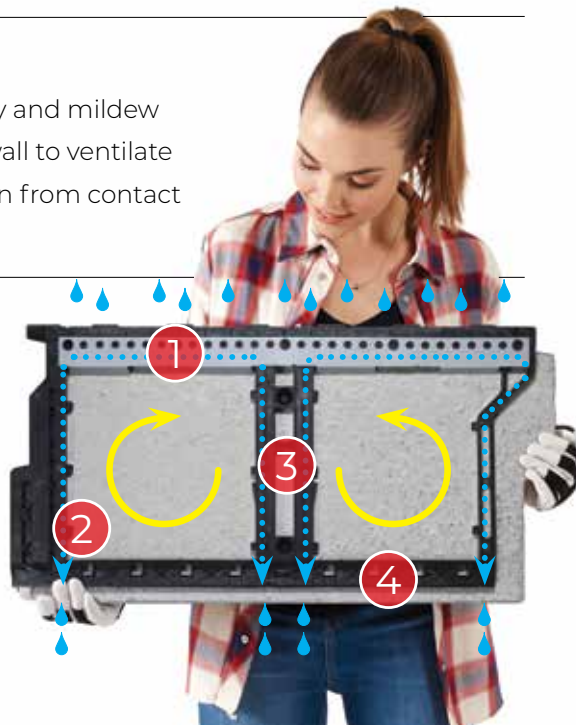

Standard framed wall with sheeting

Standard framed wall with OSB or plywood

Standard framed wall with OSB or plywood and rigid insulation

Foundation

D.RAIN PATENTED SYSTEM

The D.RAIN system built into the back of every panel automatically aligns, blocks and anchors the panel and provides for safe drainage in the event of water infiltration.

1 Mechanical anchoring system

- Panels attach firmly
- Maximum stability

2 Coloured concrete

- Will not discolour
- Colour remains intact even if the panel is damaged

3 Drainage and air flow

- Prevents excess humidity and mildew
- An air space allows the wall to ventilate
- Prevents water infiltration from contact with wall structure

4 Self-aligning and self-blocking system

- Easy to install
- Structurally strong

For new construction or renovation, three options are available. The simplest is to rely directly on the window frame with a silicone joint. The addition of an aluminum trim (or jamb) is an option that adds an aesthetic touch to your home.