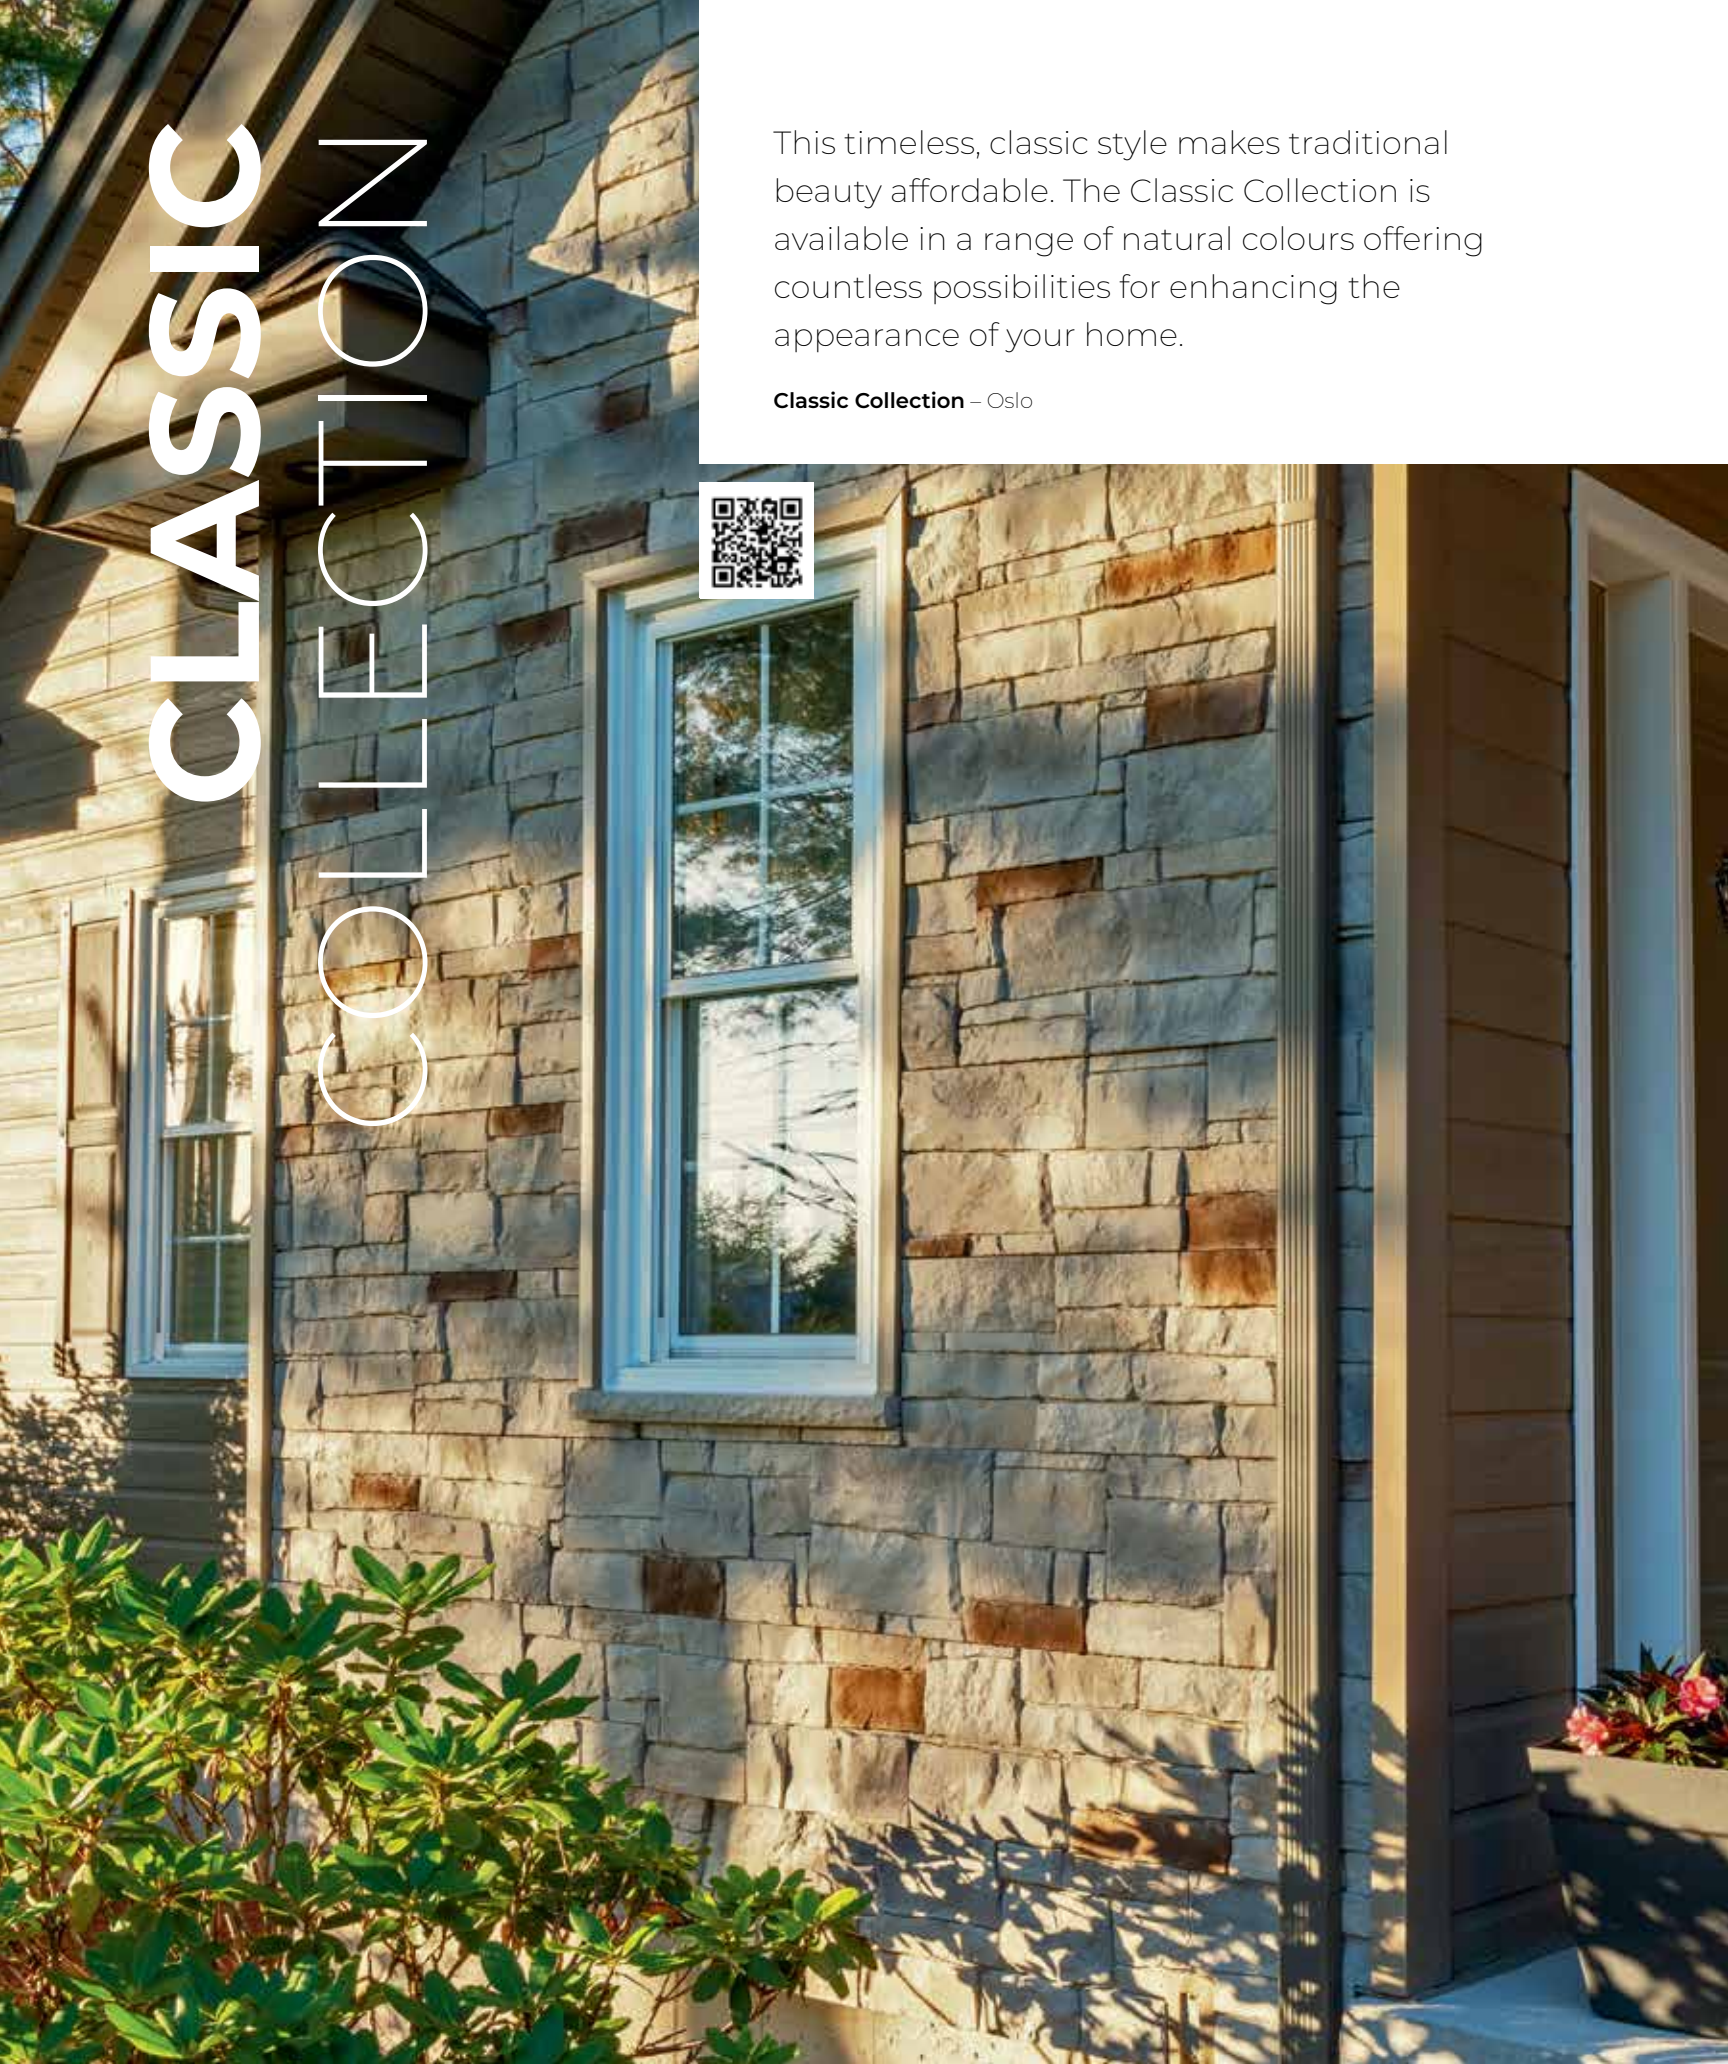

CLASSIC COLLECTION

This timeless, classic style makes traditional beauty affordable. The Classic Collection is available in a range of natural colours offering countless possibilities for enhancing the appearance of your home.

Classic Collection – Oslo