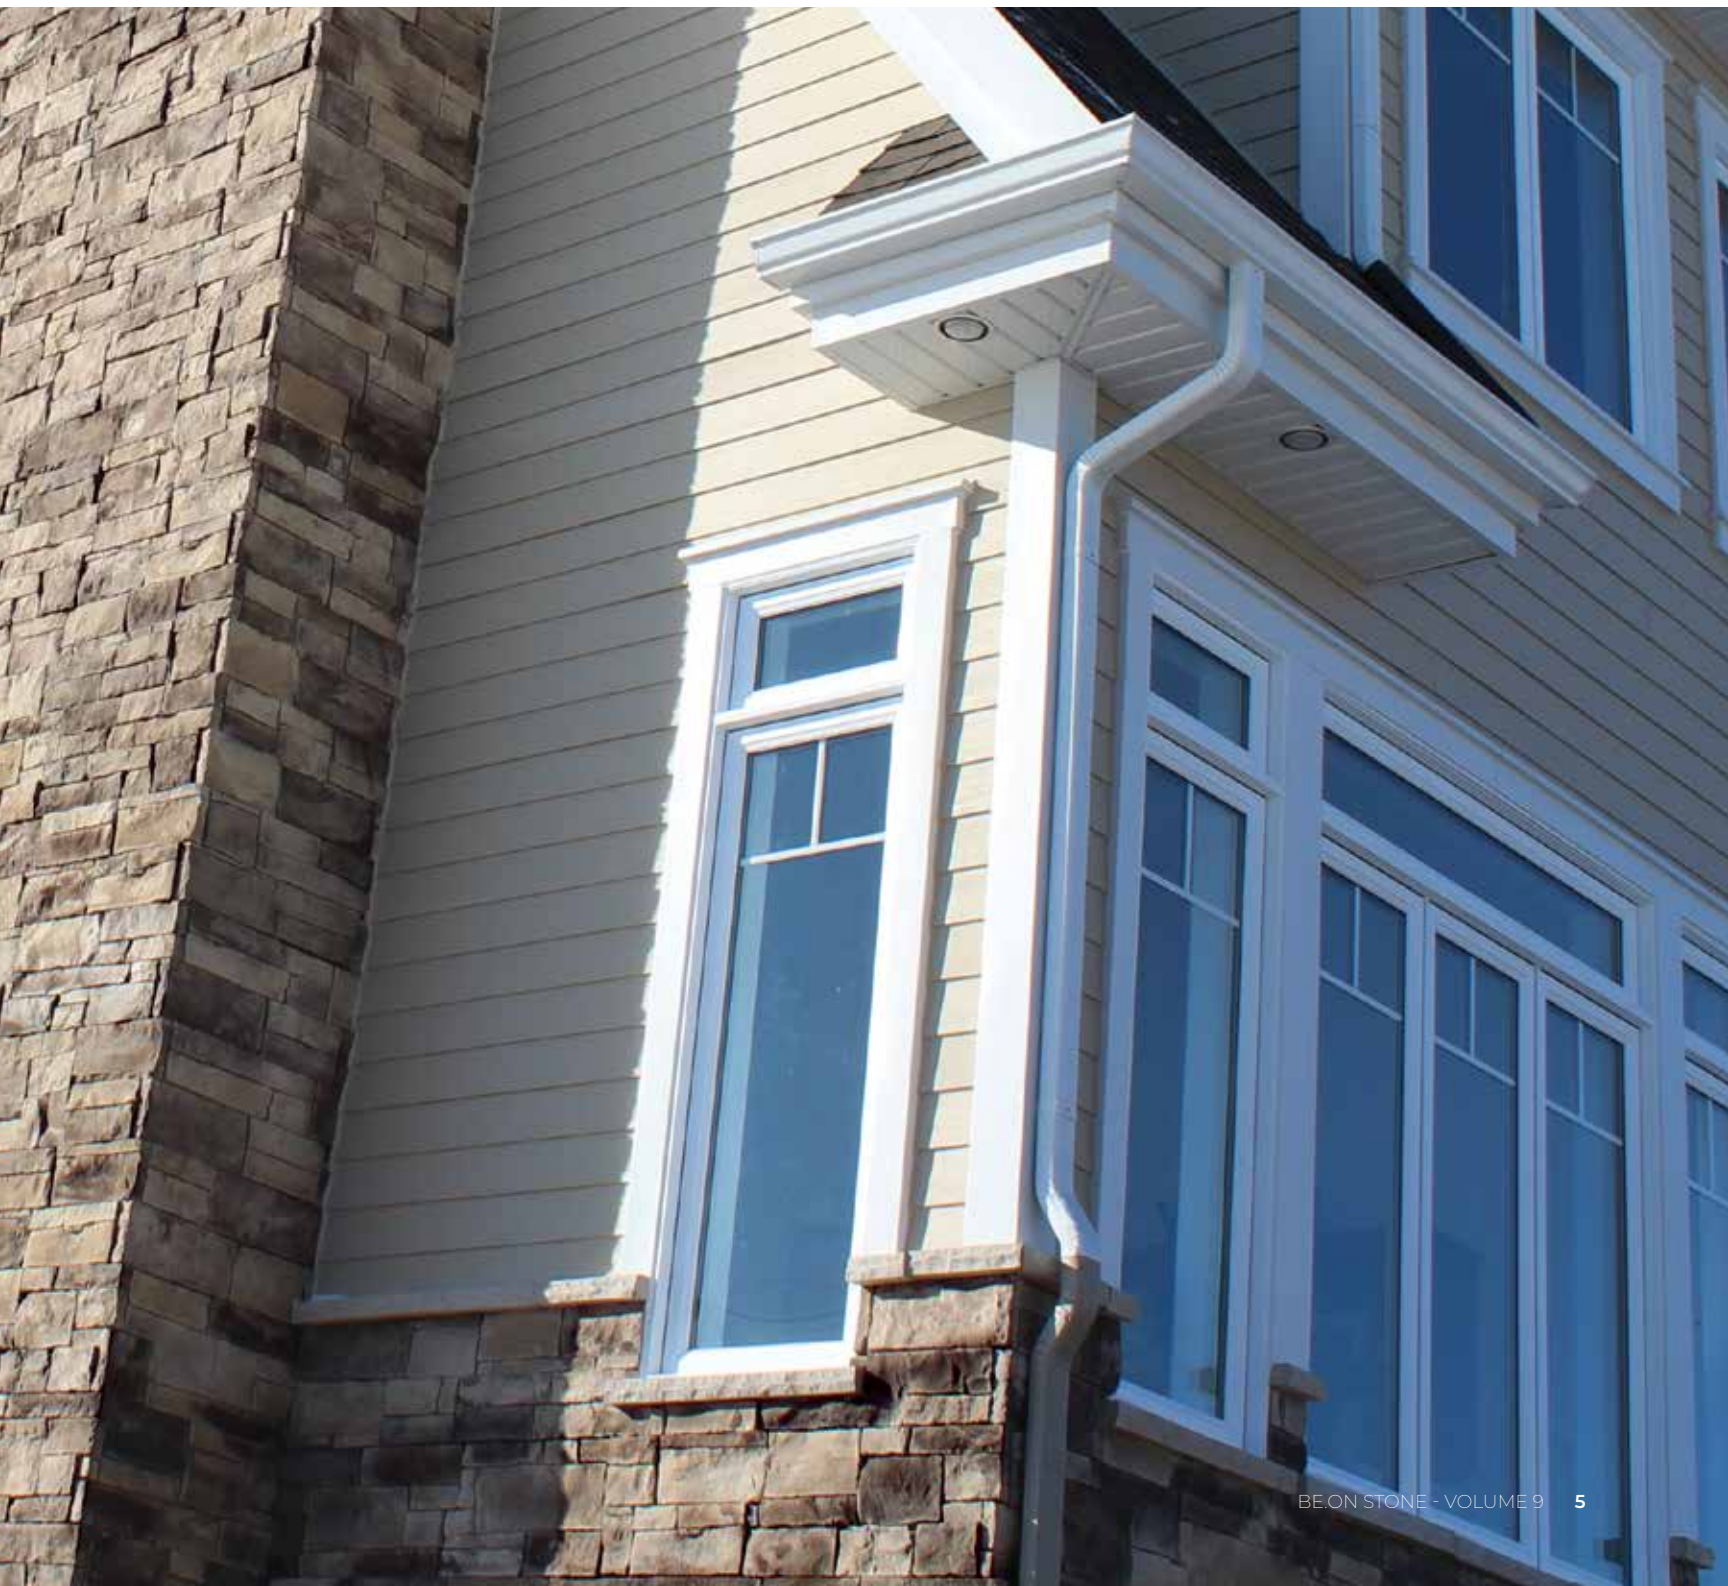

Discover Be.On Stone, panelized stone siding, a world of distinctive products that allow you to create or transform your living space in just a few hours. A new home or a renovation will be a complete success with the exceptional elegant appearance and class of natural-looking stone provided by Be.On Stone panelized stone siding.

Classic Collection – Tero