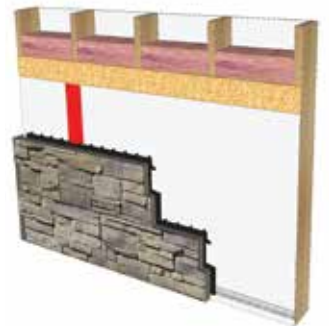

No mortar, no glue, no mess.

The Be.On Stone panelized stone siding concept offers a truly unique design. A few simple tools are all you need to complete stylish and durable interior or exterior projects. With light, easy-to-use Be.On Stone panelized stone siding, installation has never been easier. Simply clip in place and fasten—that's all it takes. **No mortar, no glue, no mess.**

Start

Clip

Fasten

- ← Skeleton
- ← Insulation
- ← OSB or plywood
- ← Water barrier paper
- ← Elastomeric membrane
- ← Be.On Stone panelized stone siding

Typical structure of a standard outside wall

There are no specific structural requirements. You can install the panels inside or outside directly on a partition wall or concrete foundation. If you wish, you can begin by installing compressed panels for better insulation.

Standard framed wall with sheeting

Standard framed wall with OSB or plywood

Standard framed wall with OSB or plywood and rigid insulation

Foundation

D.RAIN PATENTED SYSTEM

The D.RAIN system built into the back of every panel automatically aligns, blocks and anchors the panel and provides for safe drainage in the event of water infiltration.