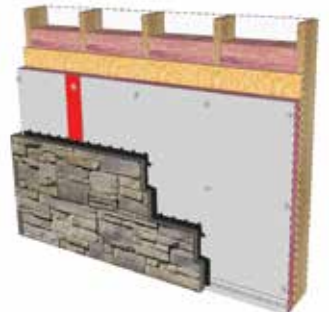

No mortar, no glue, no mess.

The Be.On Stone panelized stone siding concept offers a truly unique design. A few simple tools are all you need to complete stylish and durable interior or exterior projects. With light, easy-to-use Be.On Stone panelized stone siding, installation has never been easier. Simply clip in place and fasten—that's all it takes. **No mortar, no glue, no mess.**

Start

Clip

Fasten

- ← Skeleton
- ← Insulation
- ← OSB or plywood
- ← Water barrier paper
- ← Elastomeric membrane
- ← Be.On Stone panelized stone siding

Typical structure of a standard outside wall

There are no specific structural requirements. You can install the panels inside or outside directly on a partition wall or concrete foundation. If you wish, you can begin by installing compressed panels for better insulation.

Standard framed wall with sheeting

Standard framed wall with OSB or plywood

Standard framed wall with OSB or plywood and rigid insulation

Foundation

D.RAIN PATENTED SYSTEM

The D.RAIN system built into the back of every panel automatically aligns, blocks and anchors the panel and provides for safe drainage in the event of water infiltration.