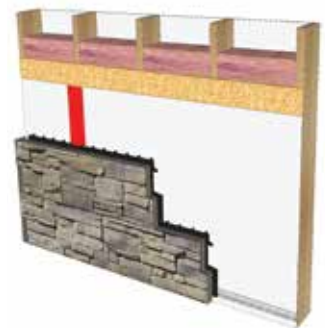

No mortar, no glue, no mess.

The Be.On Stone panelized stone siding concept offers a truly unique design. A few simple tools are all you need to complete stylish and durable interior or exterior projects. With light, easy-to-use Be.On Stone panelized stone siding, installation has never been easier. Simply clip in place and fasten—that's all it takes. **No mortar, no glue, no mess.**

Start

Clip

Fasten

Typical structure of a standard outside wall

There are no specific structural requirements. You can install the panels inside or outside directly on a partition wall or concrete foundation. If you wish, you can begin by installing compressed panels for better insulation.

Standard framed wall with sheeting

Standard framed wall with OSB or plywood

Standard framed wall with OSB or plywood and rigid insulation

Foundation

D.RAIN PATENTED SYSTEM

The D.RAIN system built into the back of every panel automatically aligns, blocks and anchors the panel and provides for safe drainage in the event of water infiltration.