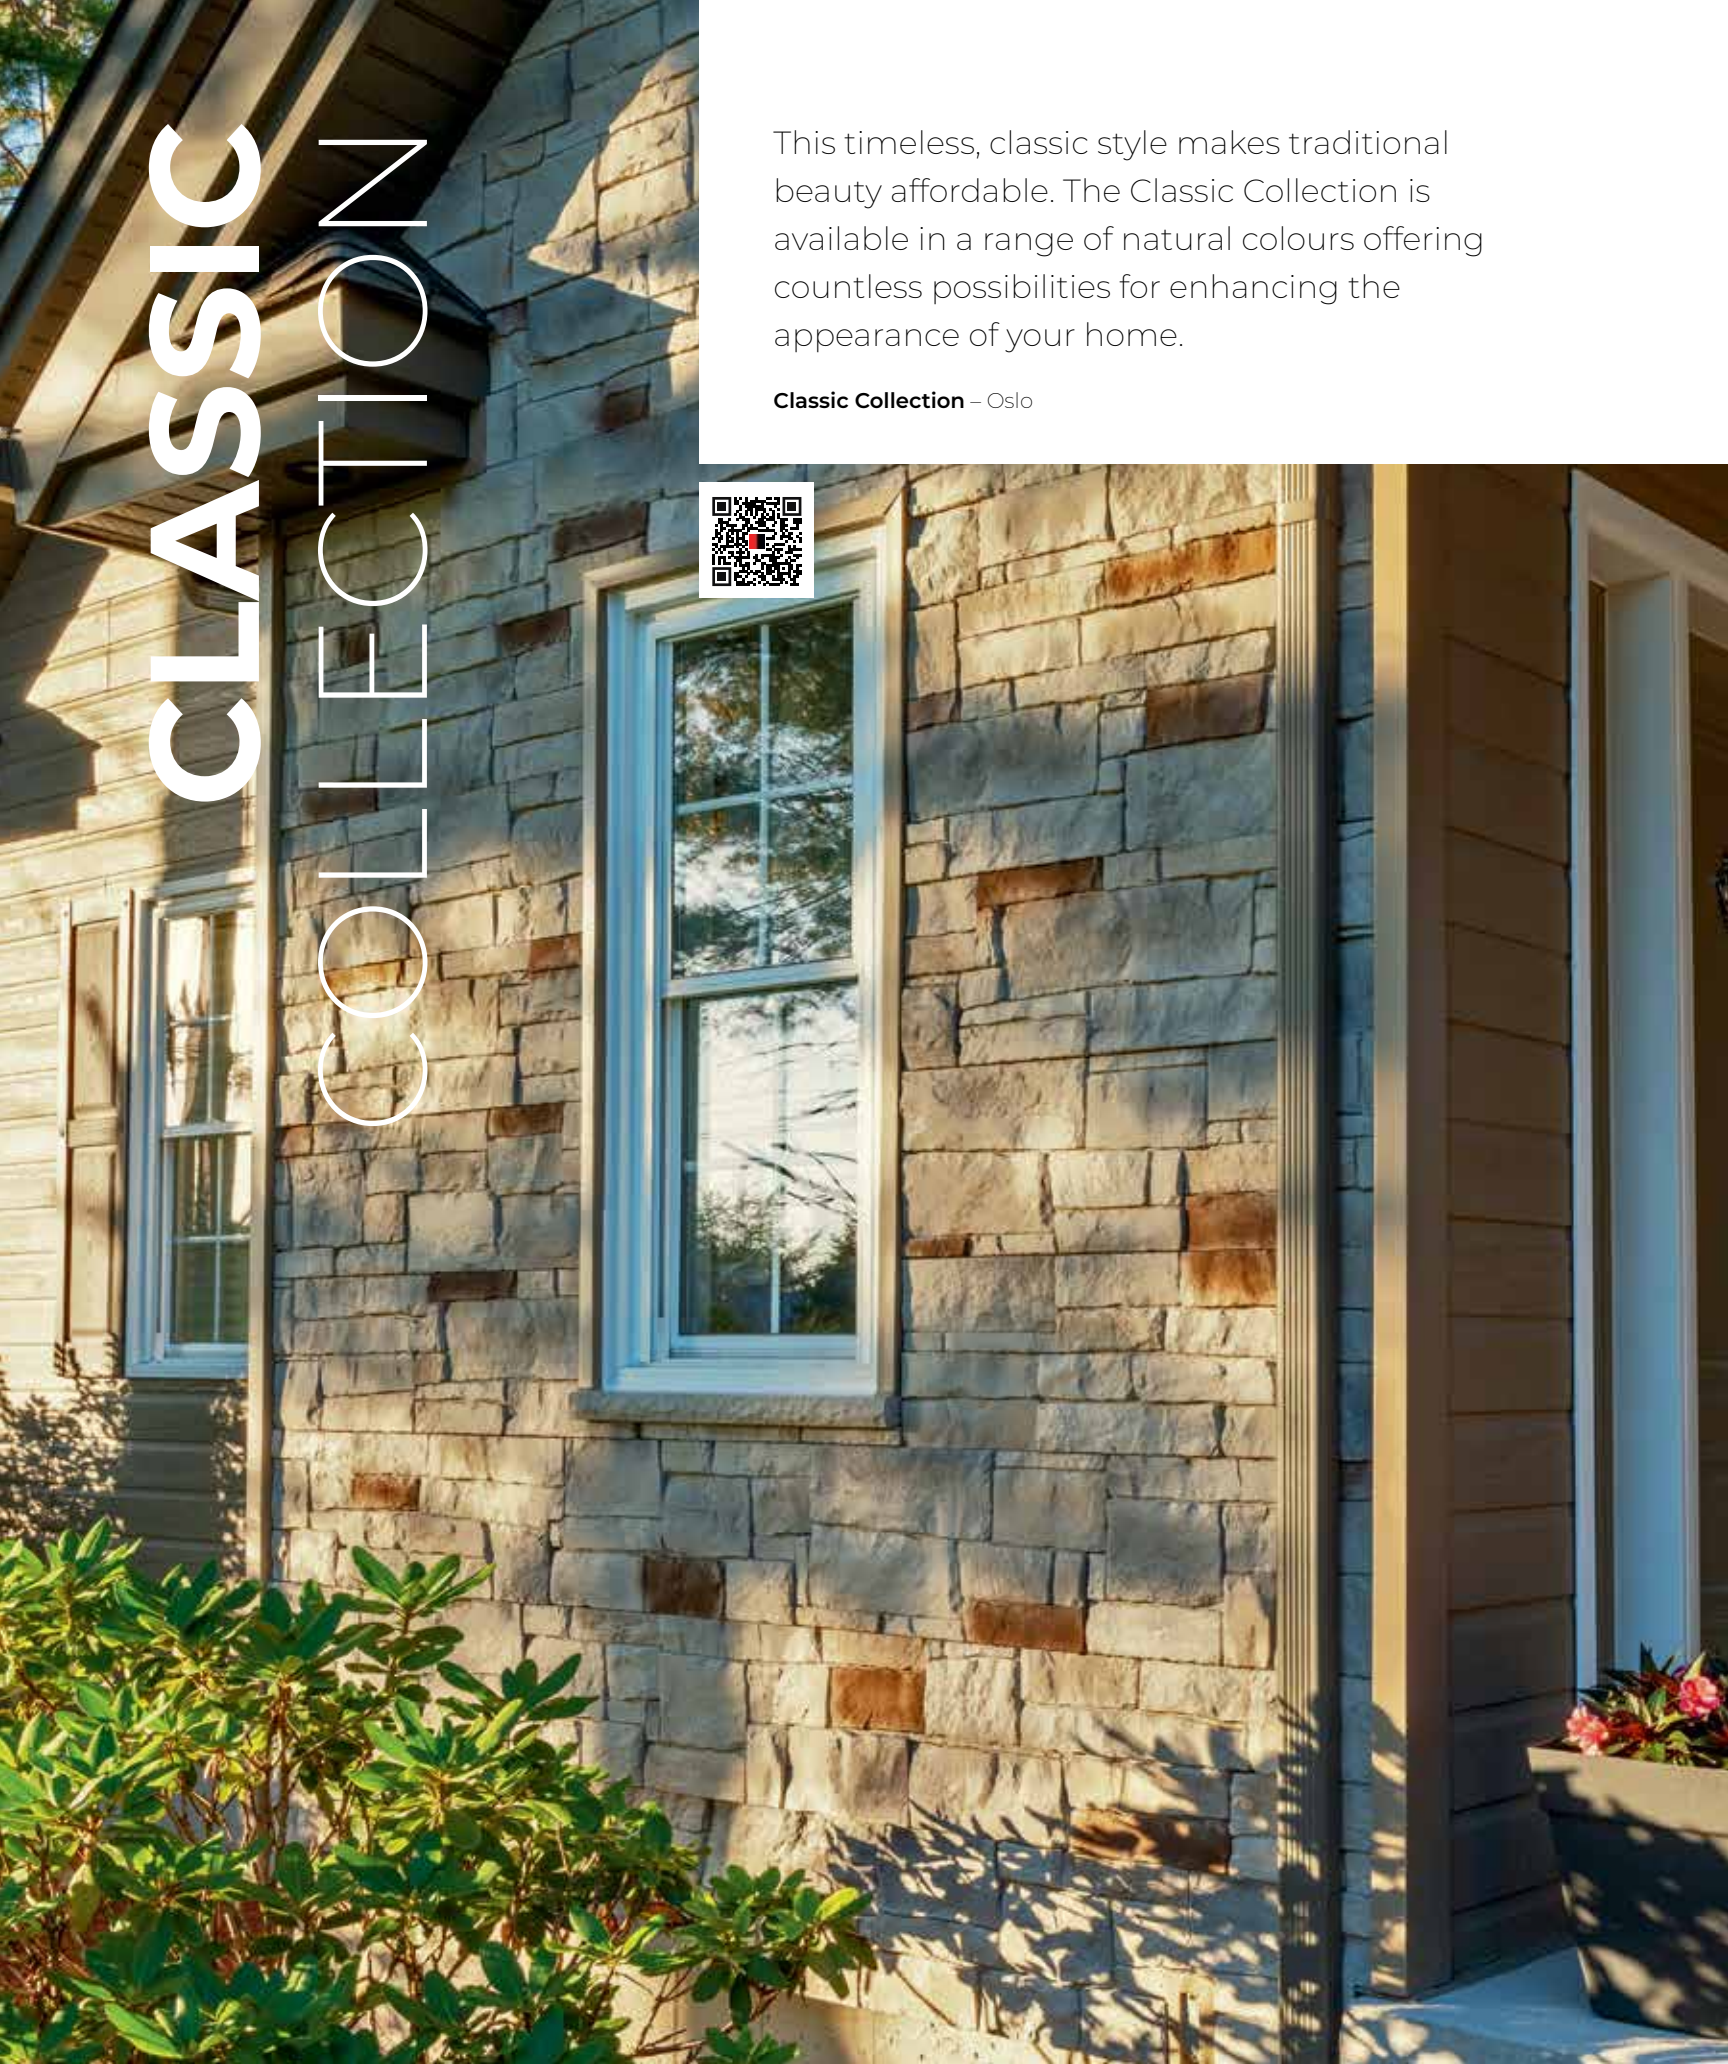

CLASSIC COLLECTION

This timeless, classic style makes traditional beauty affordable. The Classic Collection is available in a range of natural colours offering countless possibilities for enhancing the appearance of your home.

Classic Collection – Oslo